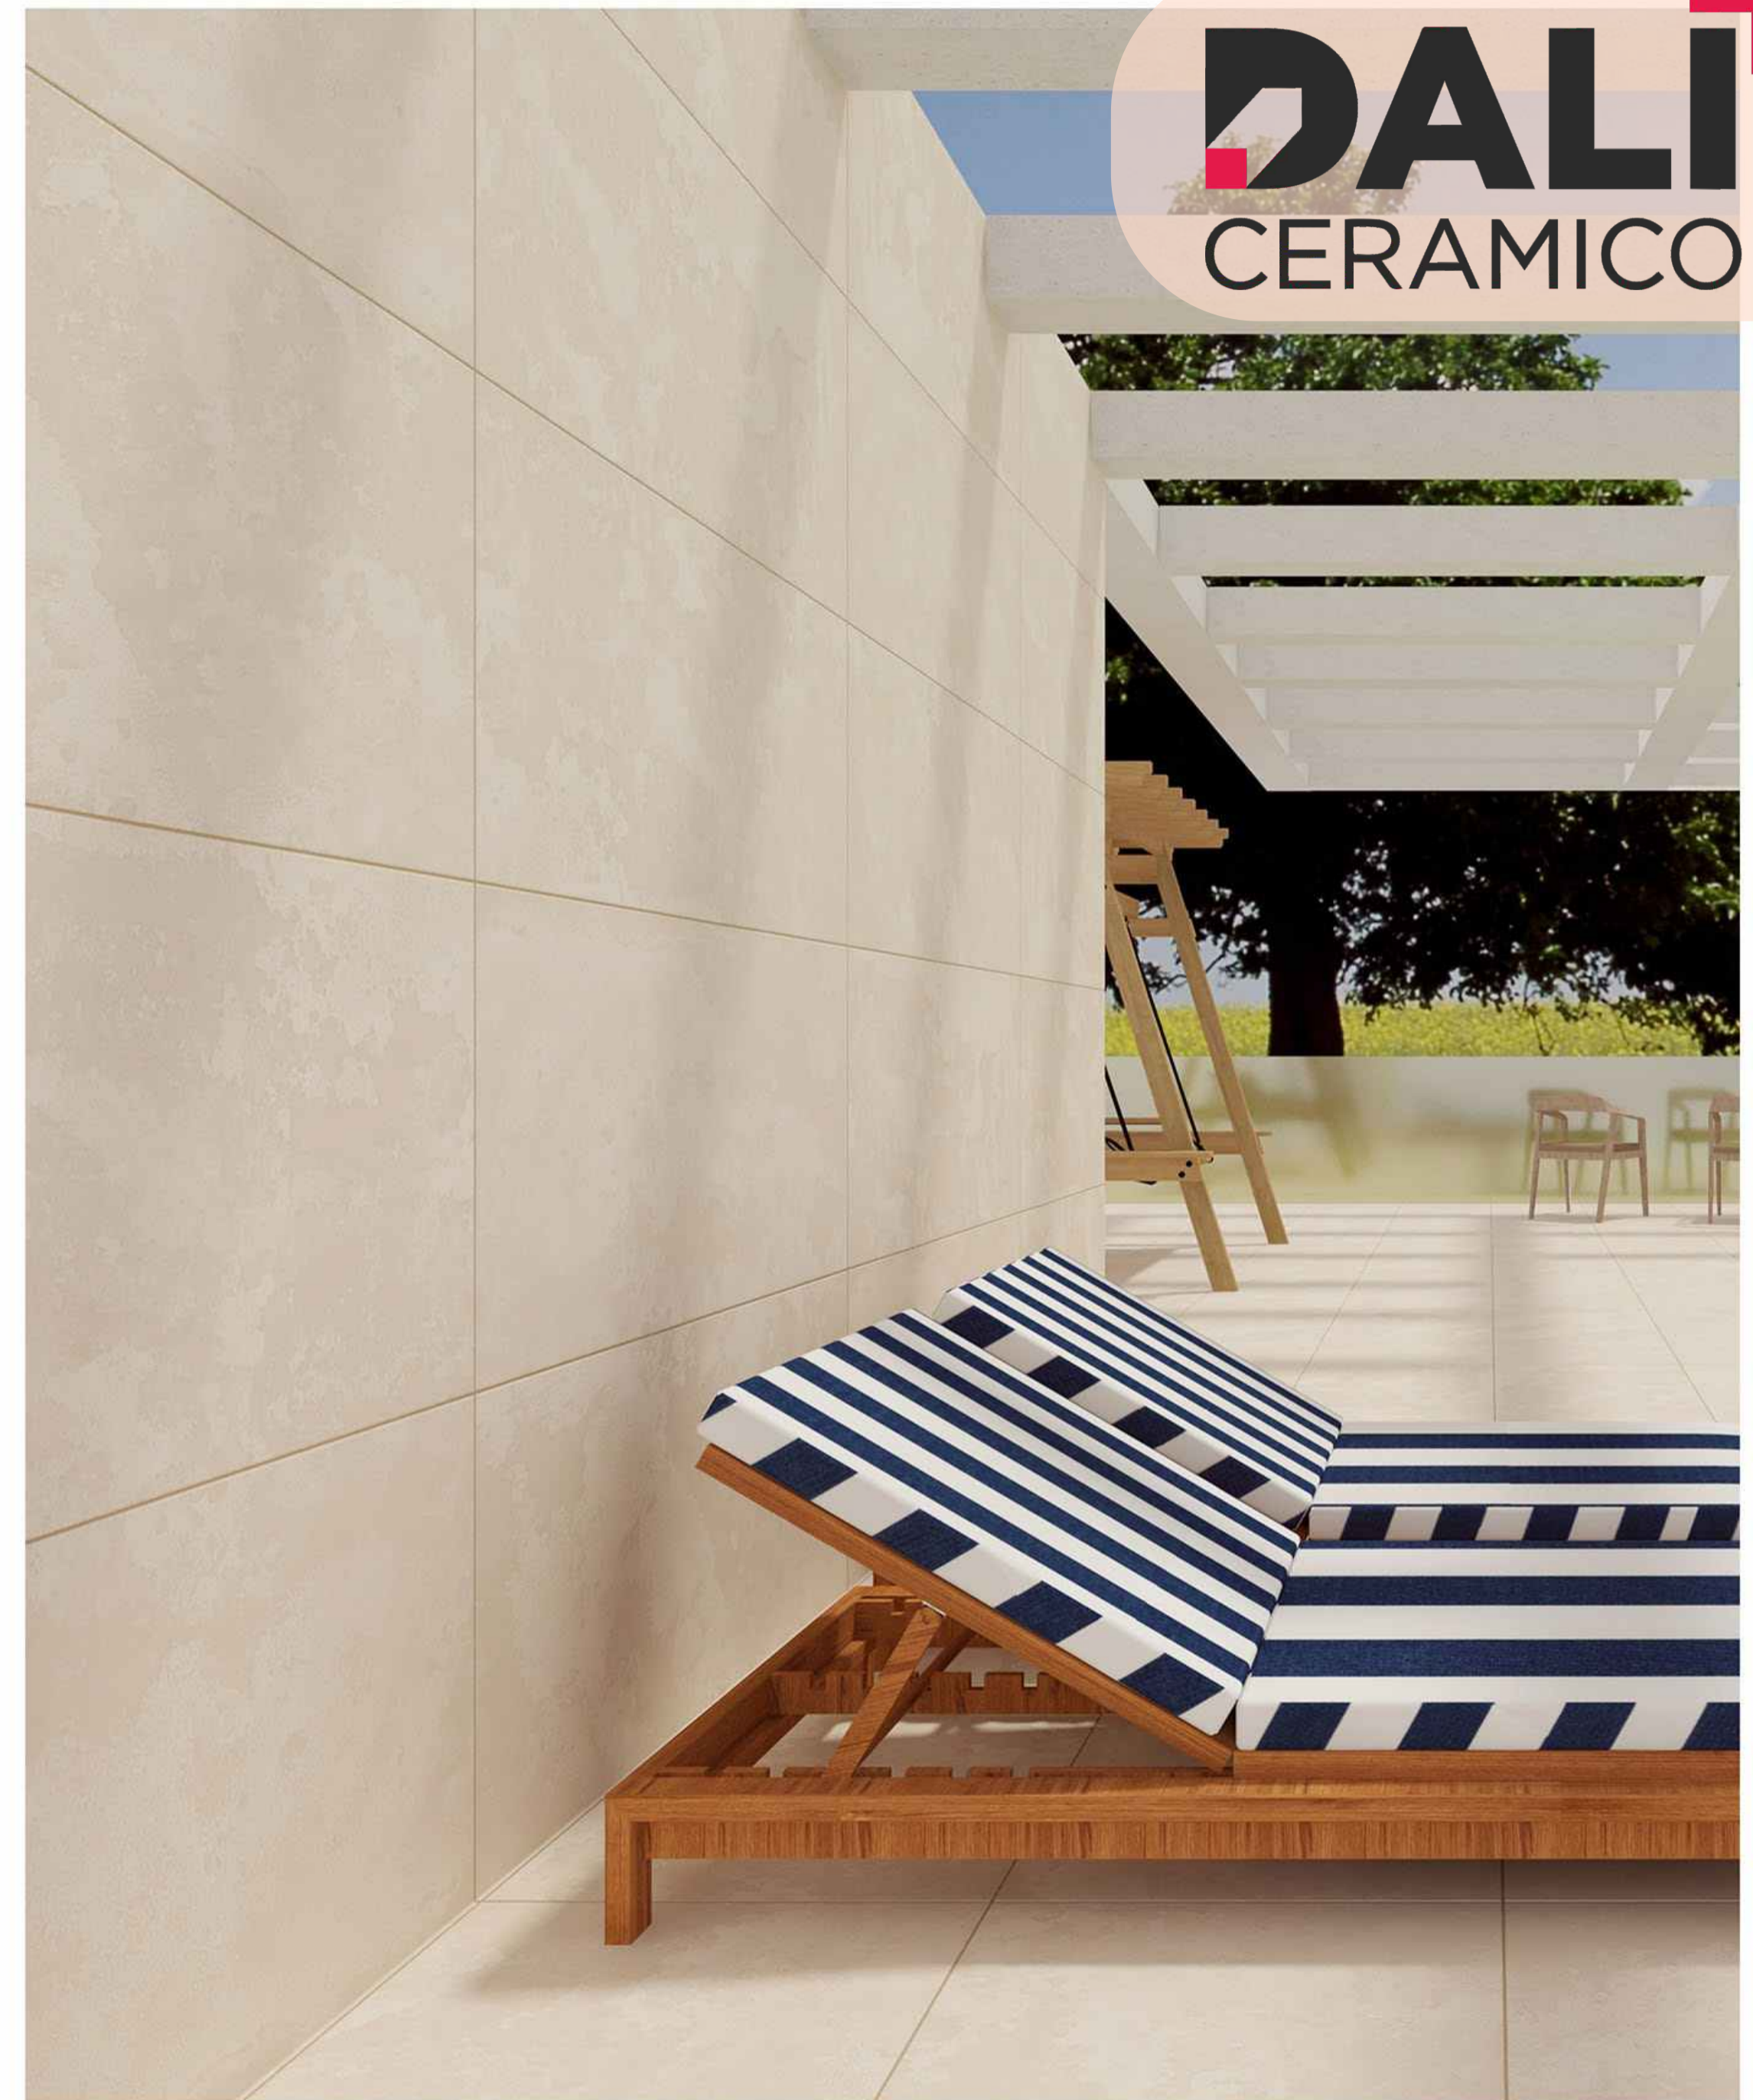

Size

60 x 120cm

Finish
Matt

DALI
CERAMICO

OCEAN WEB

4 Faces

OCEAN LAVA

4 Faces