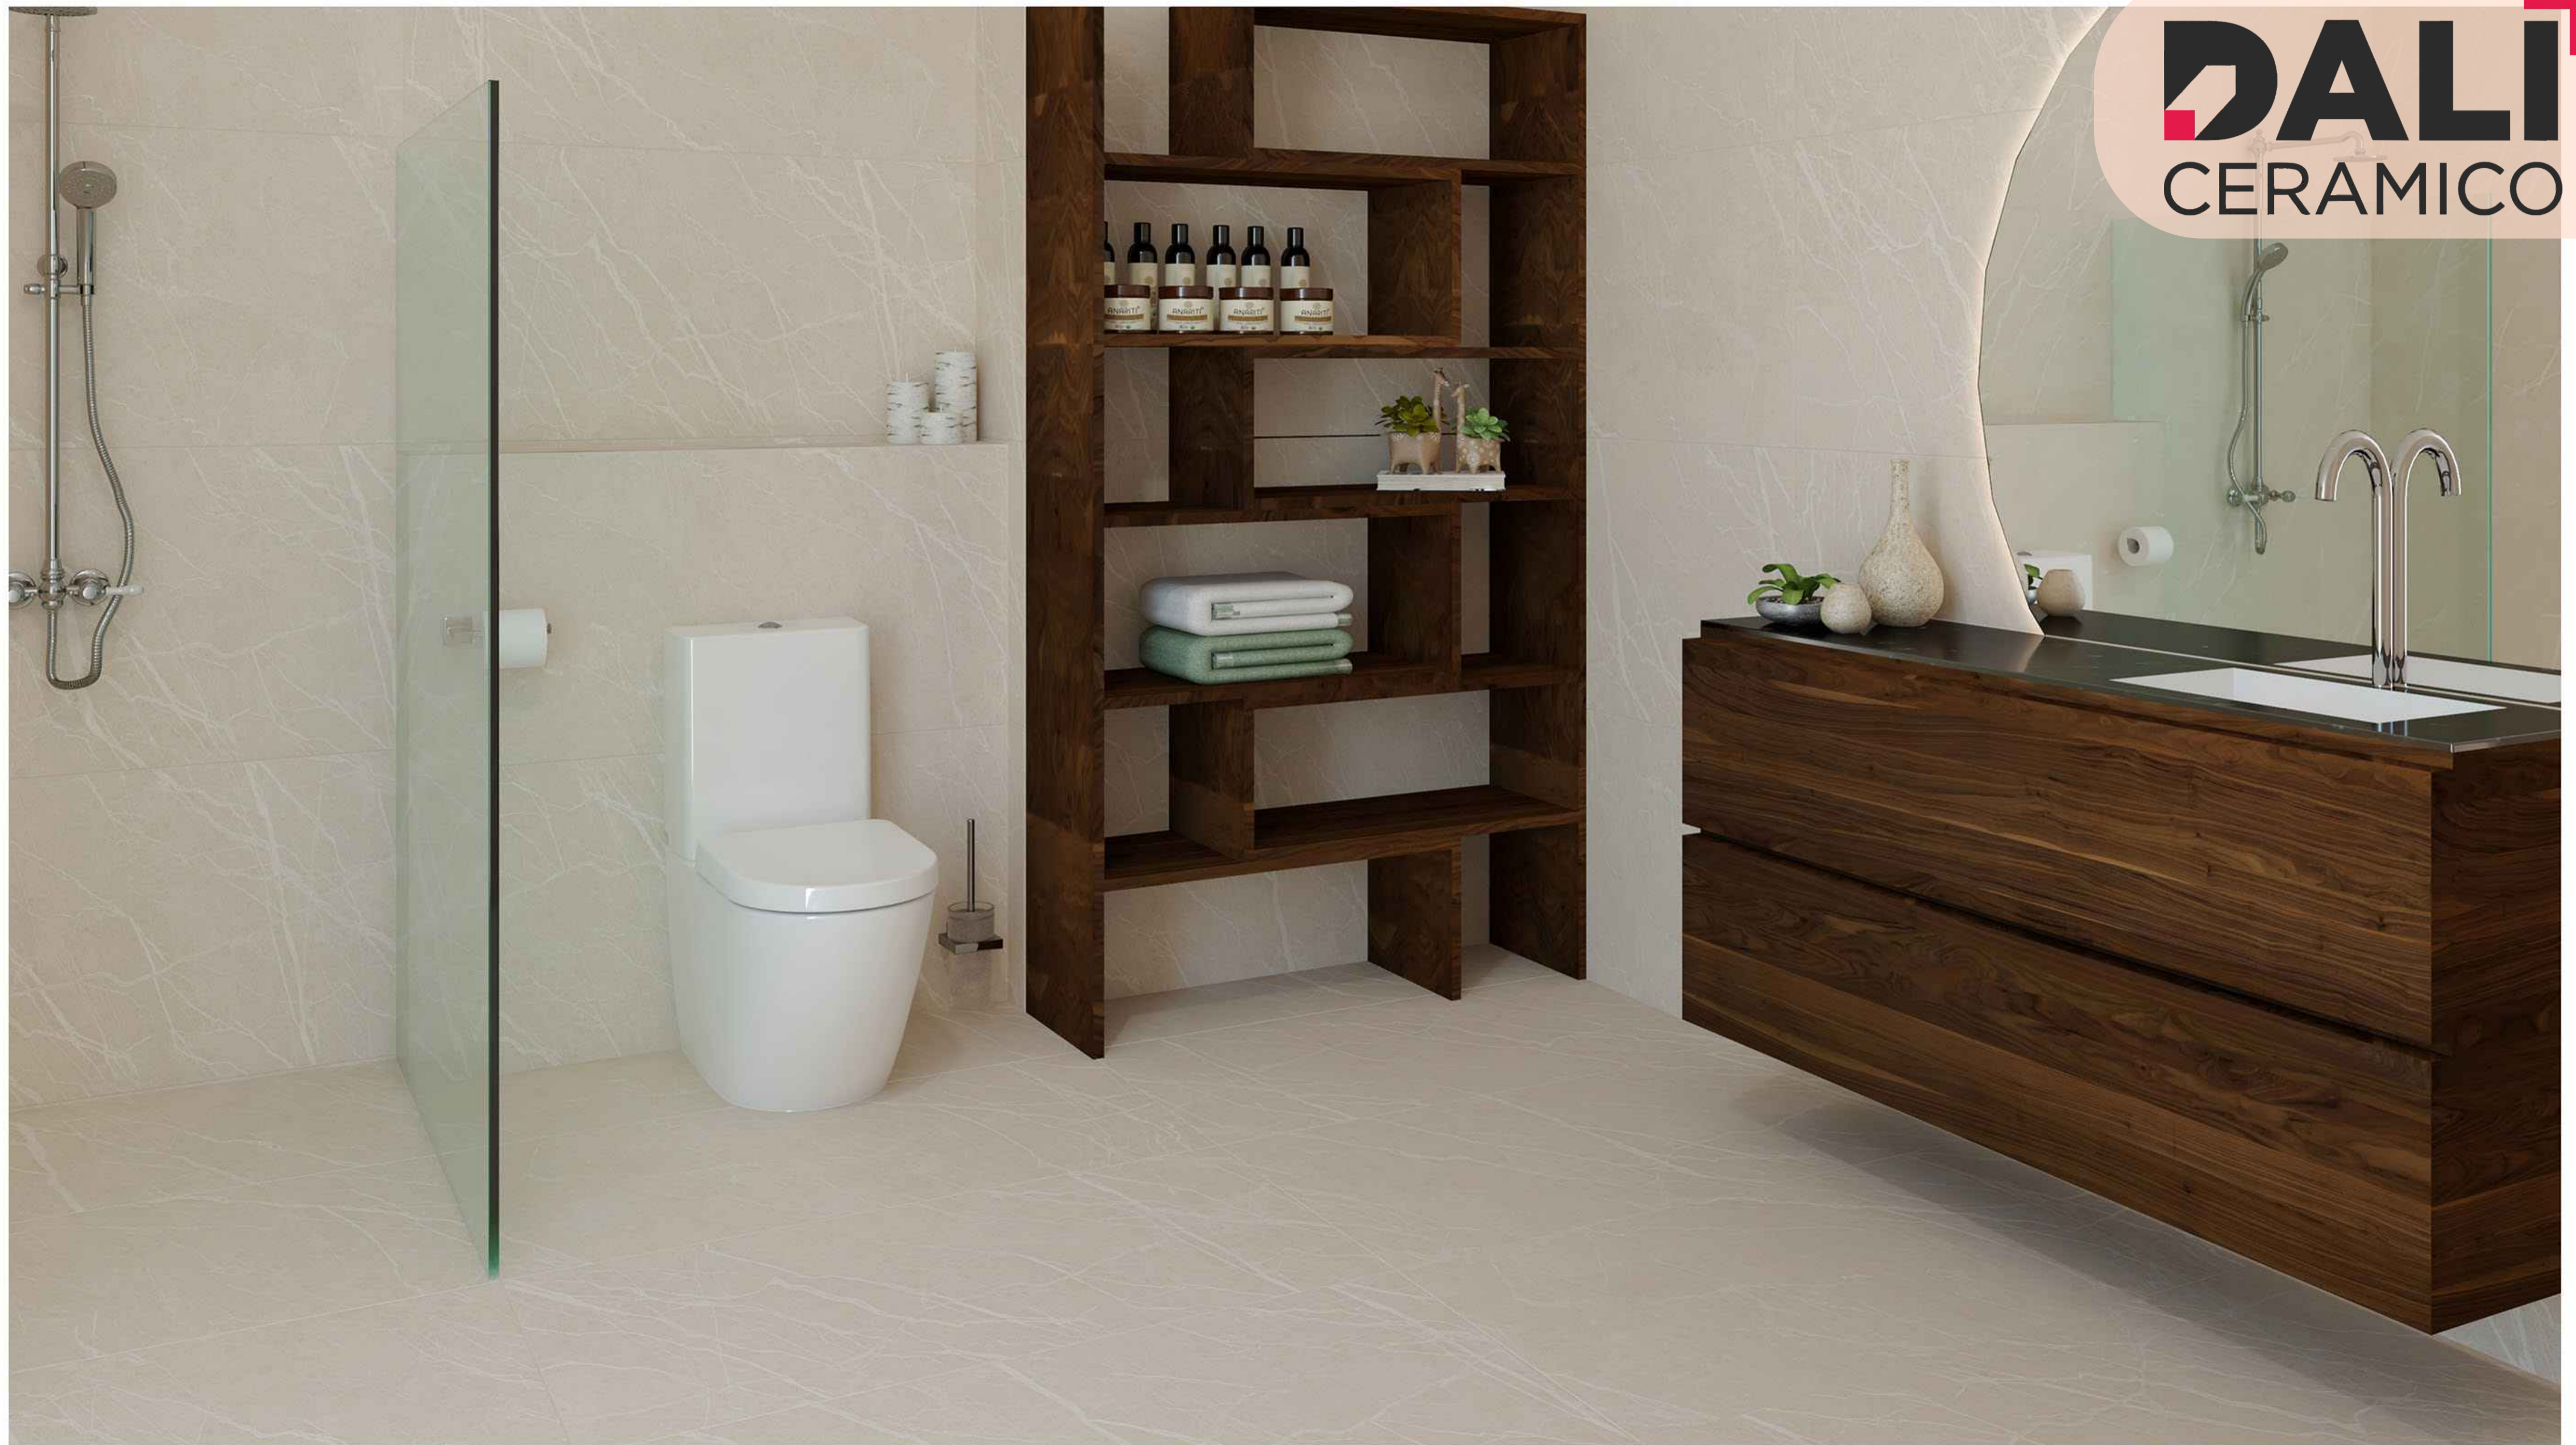

DALI
CERAMICO

Wall - Sparkle Sunny - Size 600x1200mm - Finish Matt

Floor - Sparkle Sunny - Size 600x1200mm - Finish Matt