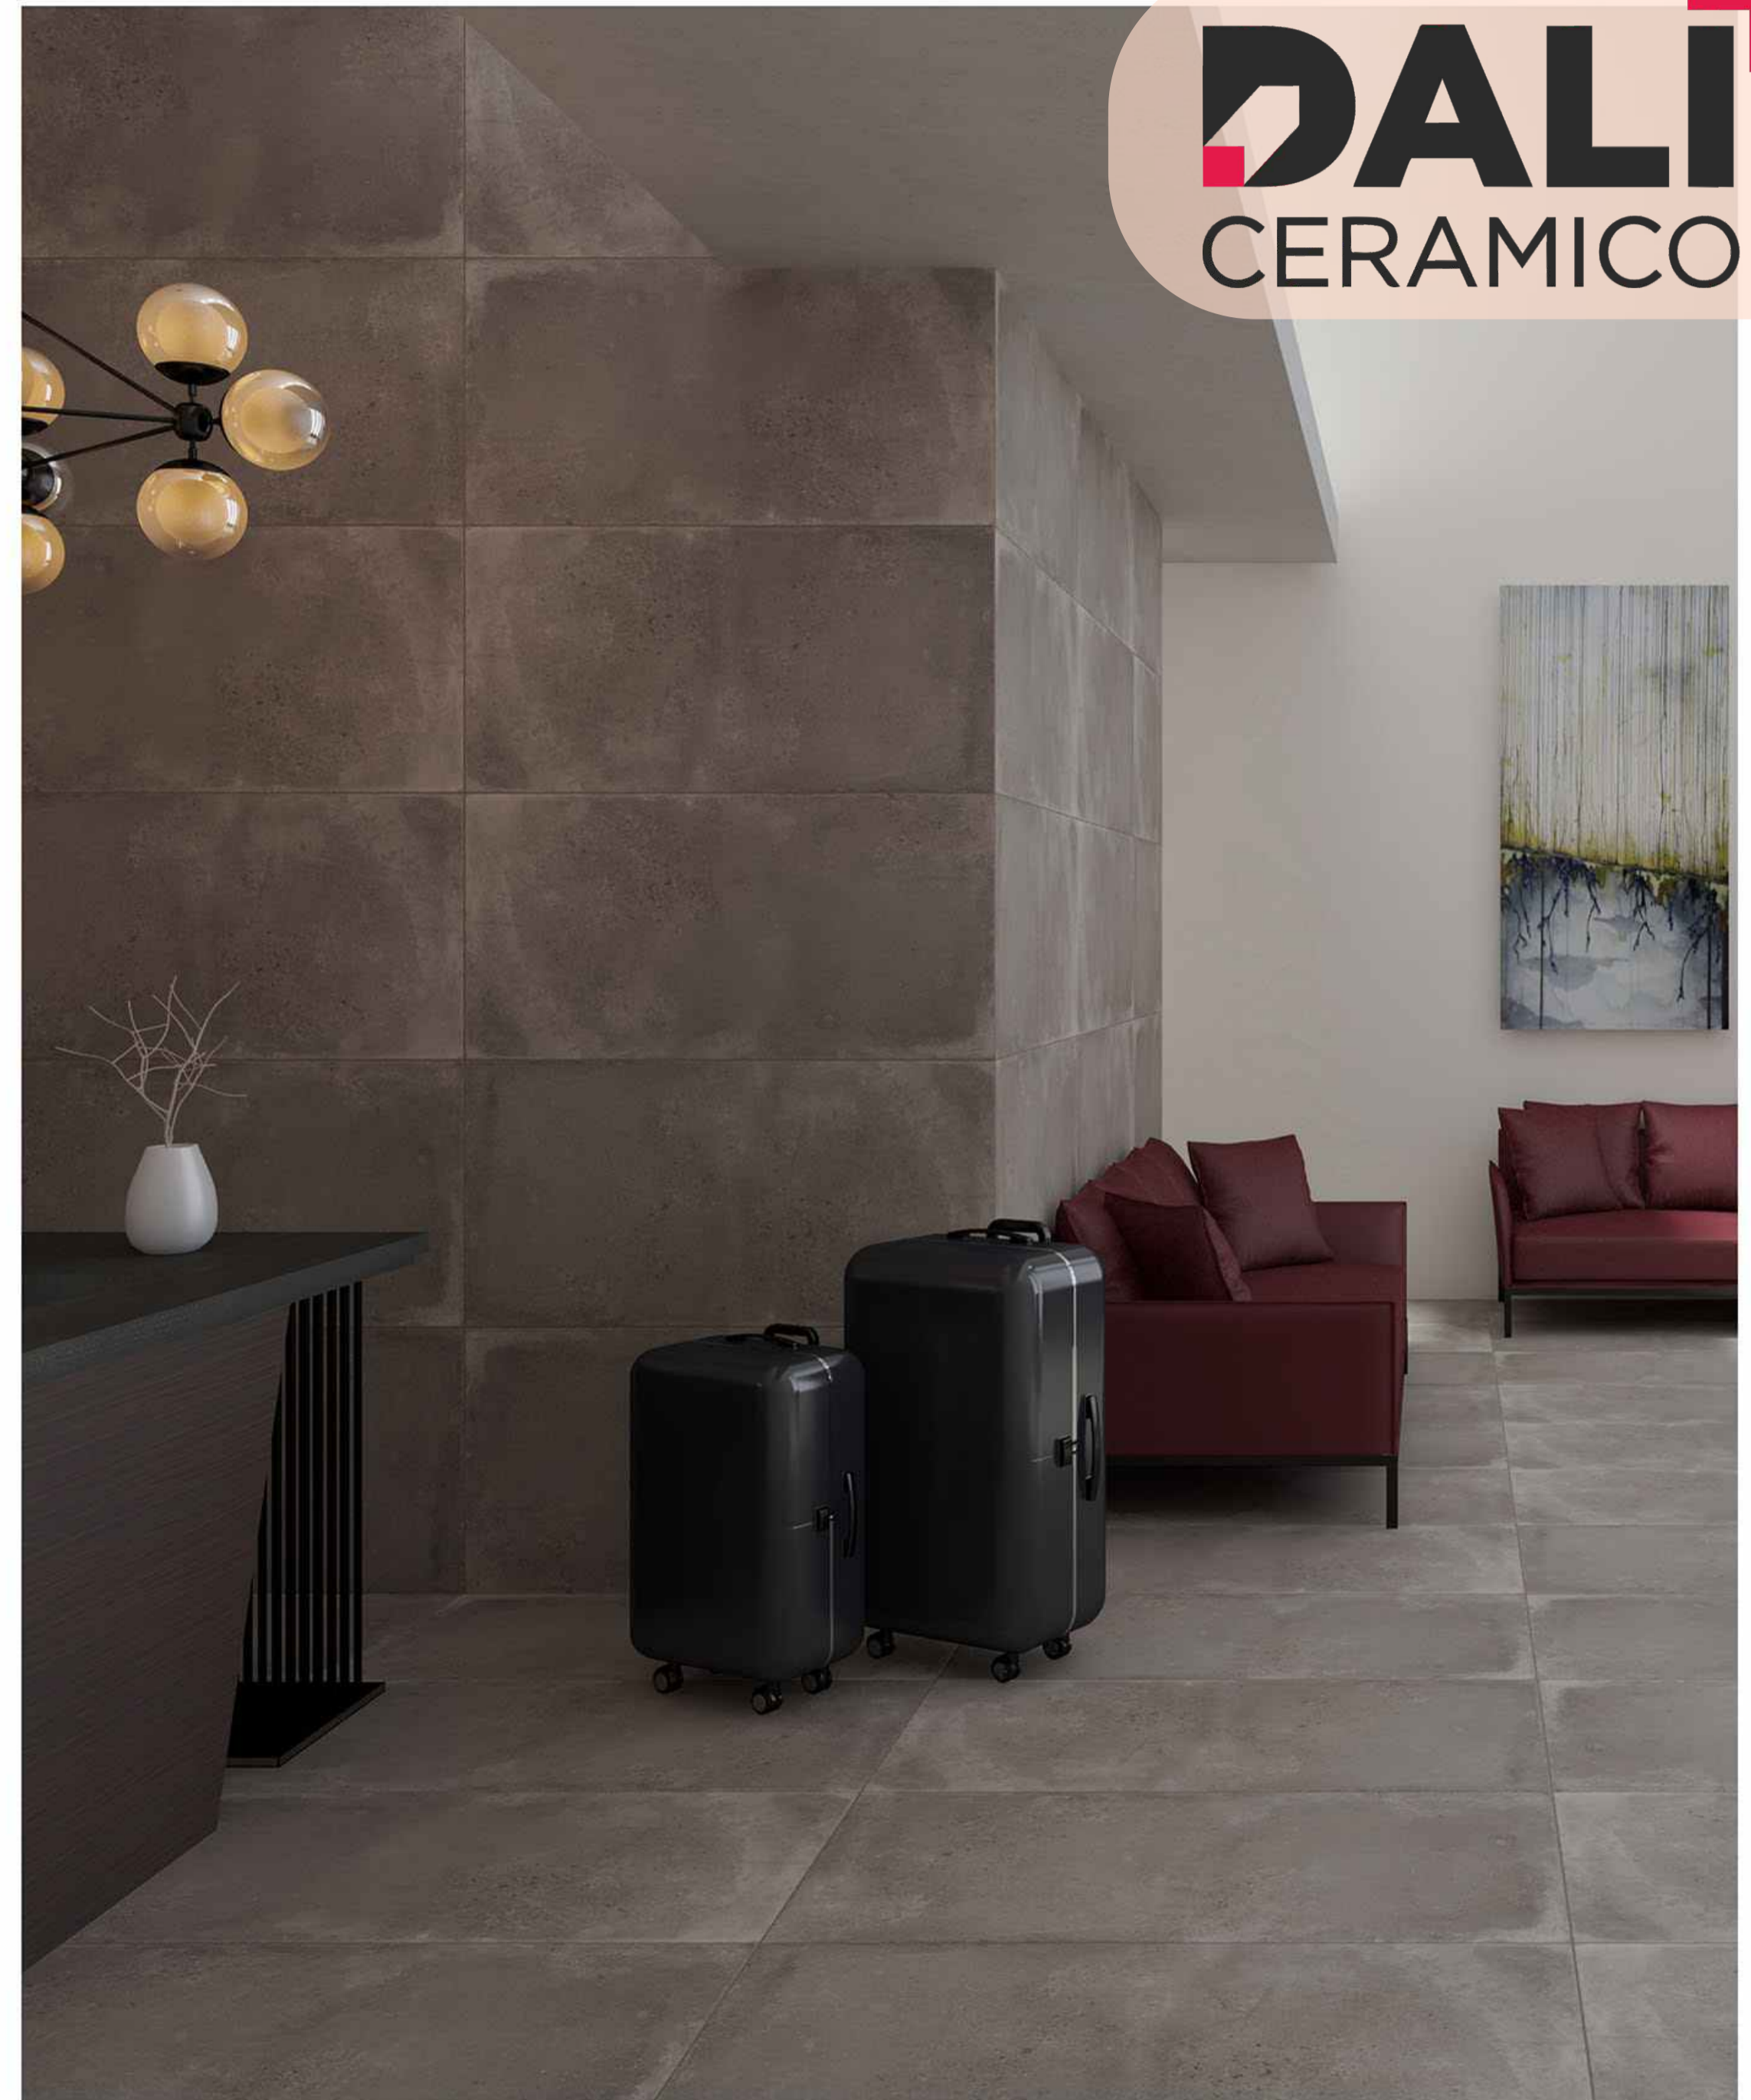

REPEN DUTCH

3 Faces

REPEN KHAKI

3 Faces

REPEN

Size

60 x 120cm

Finish
Matt