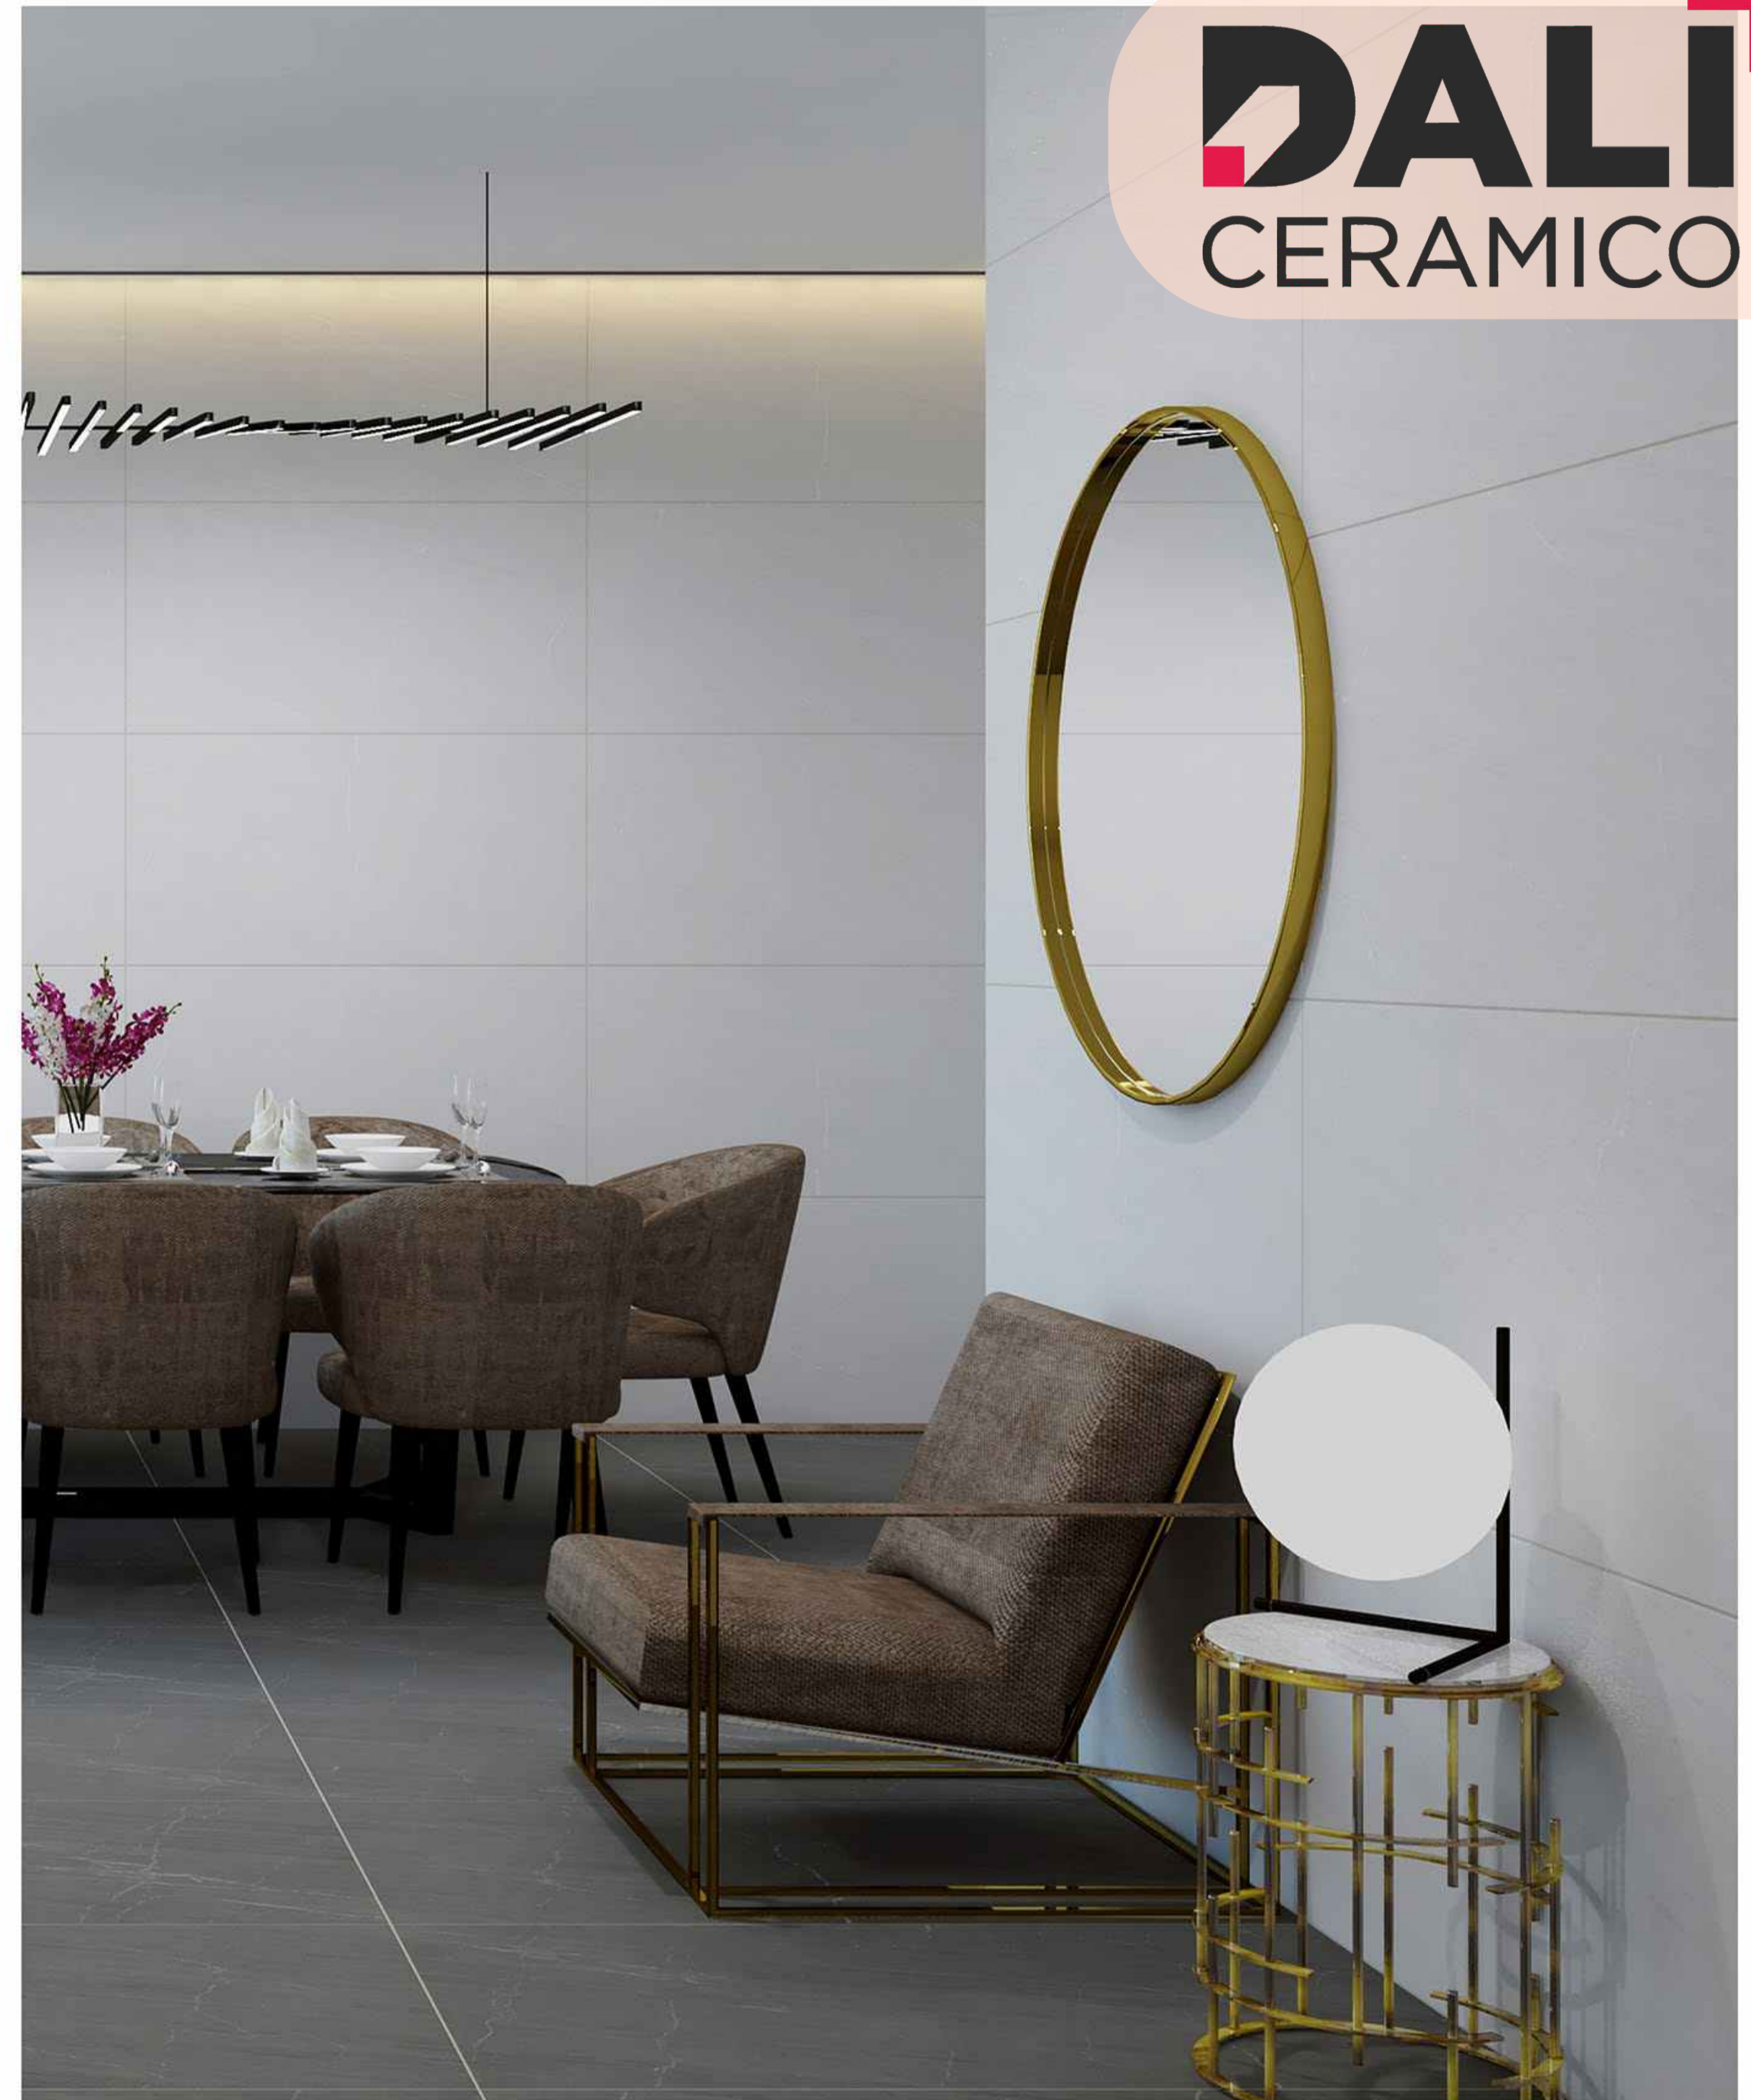

GREEK

Size

60 x 120cm

Finish
Matt