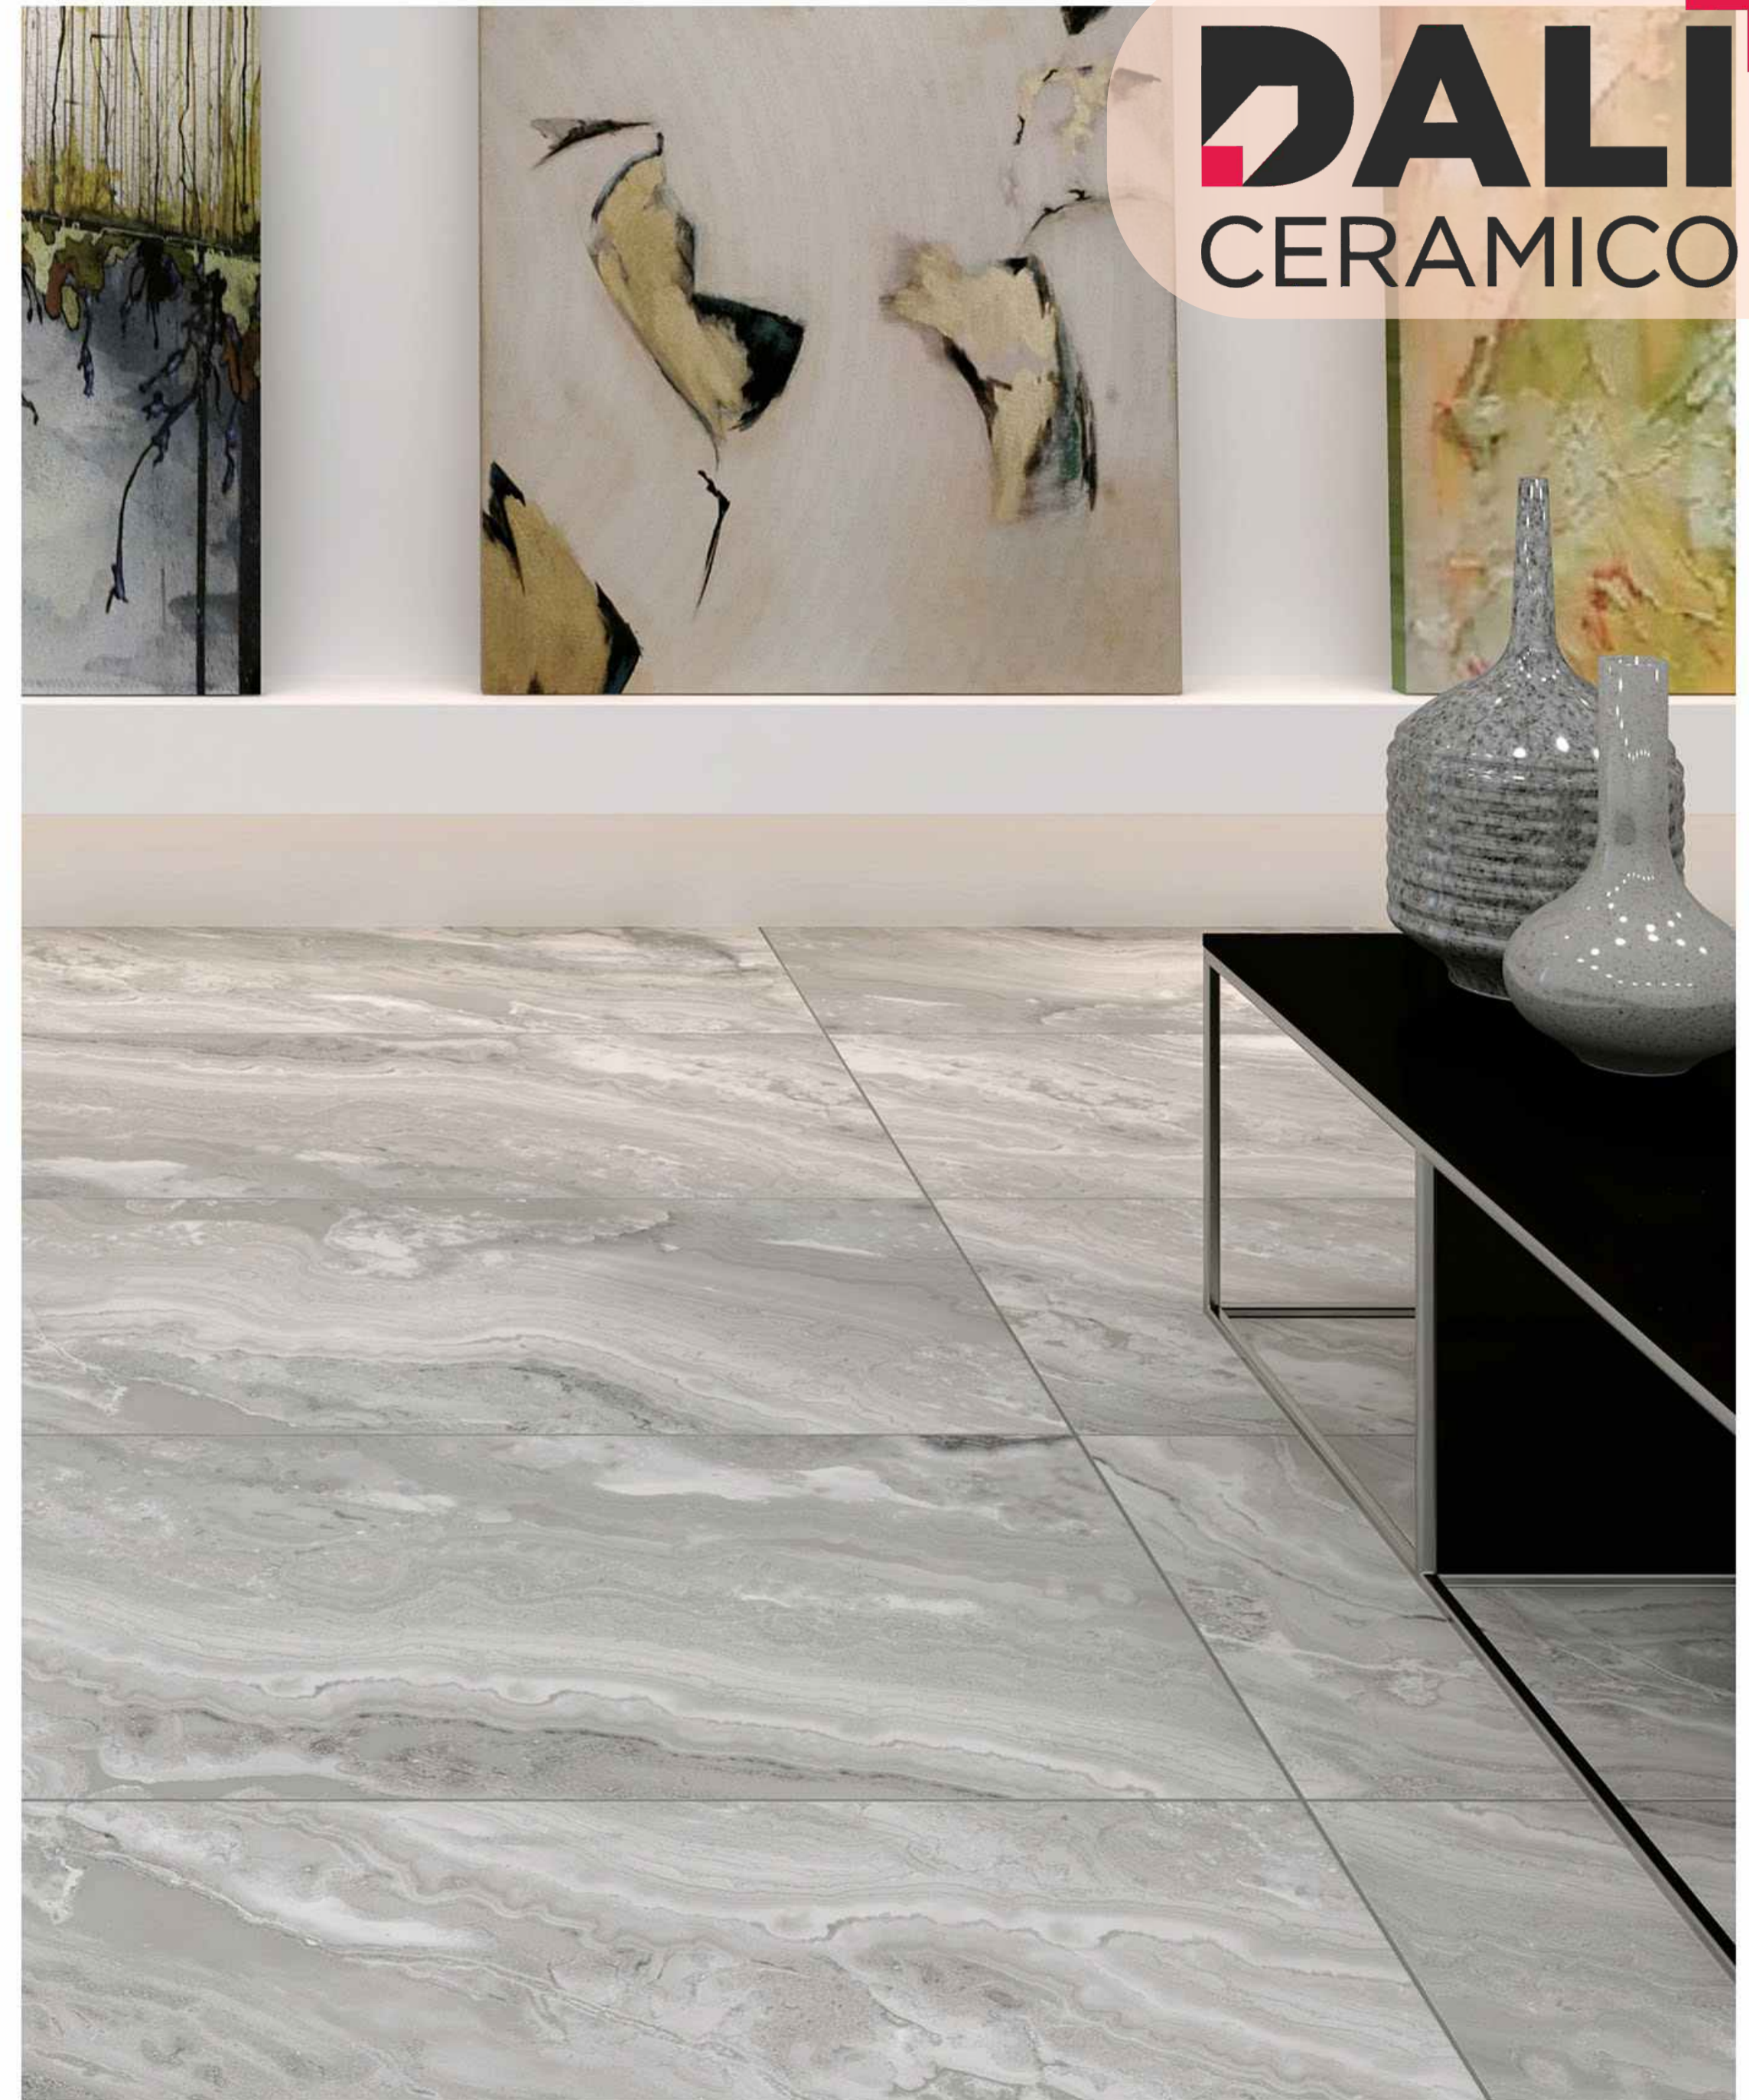

TERRACOTTA TROUT 3 Faces

TERRACOTTA TORTILLA

TERRACOTTA

Size

60 x 120cm

Finish
Matt

DALI
CERAMICO

DALI
CERAMICO