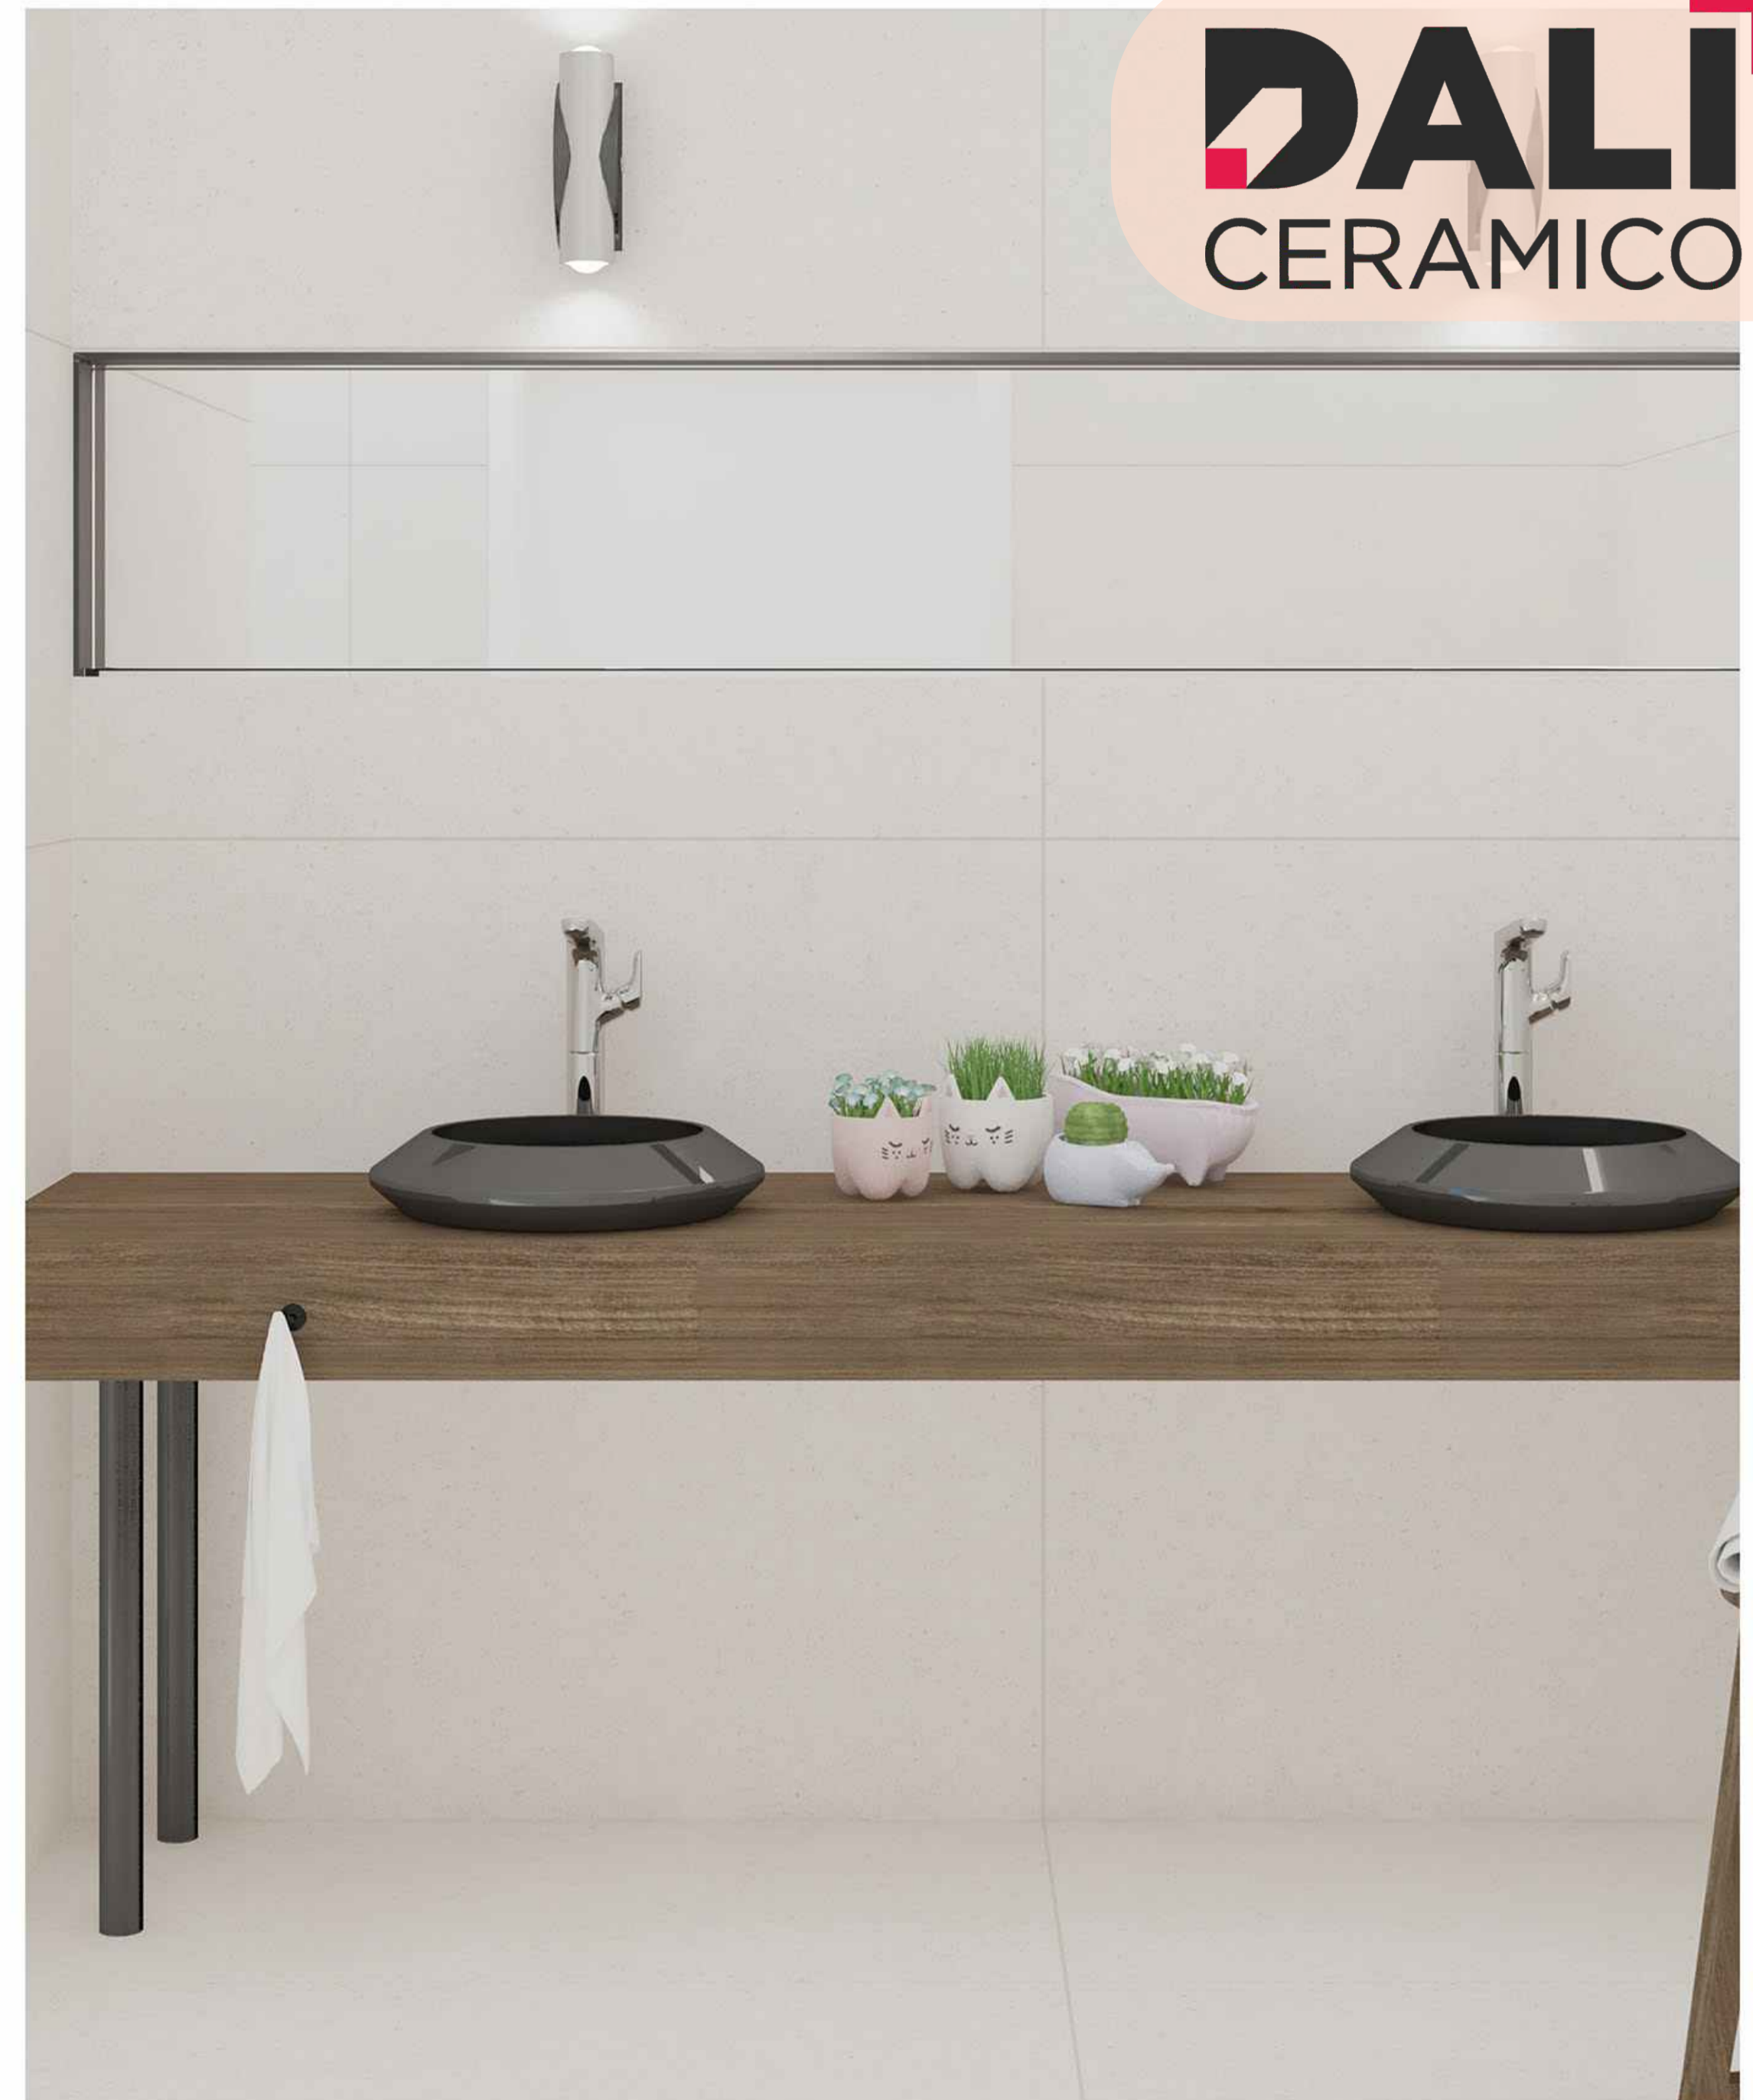

ARMANI

Size

60 x 120cm

Finish
Matt