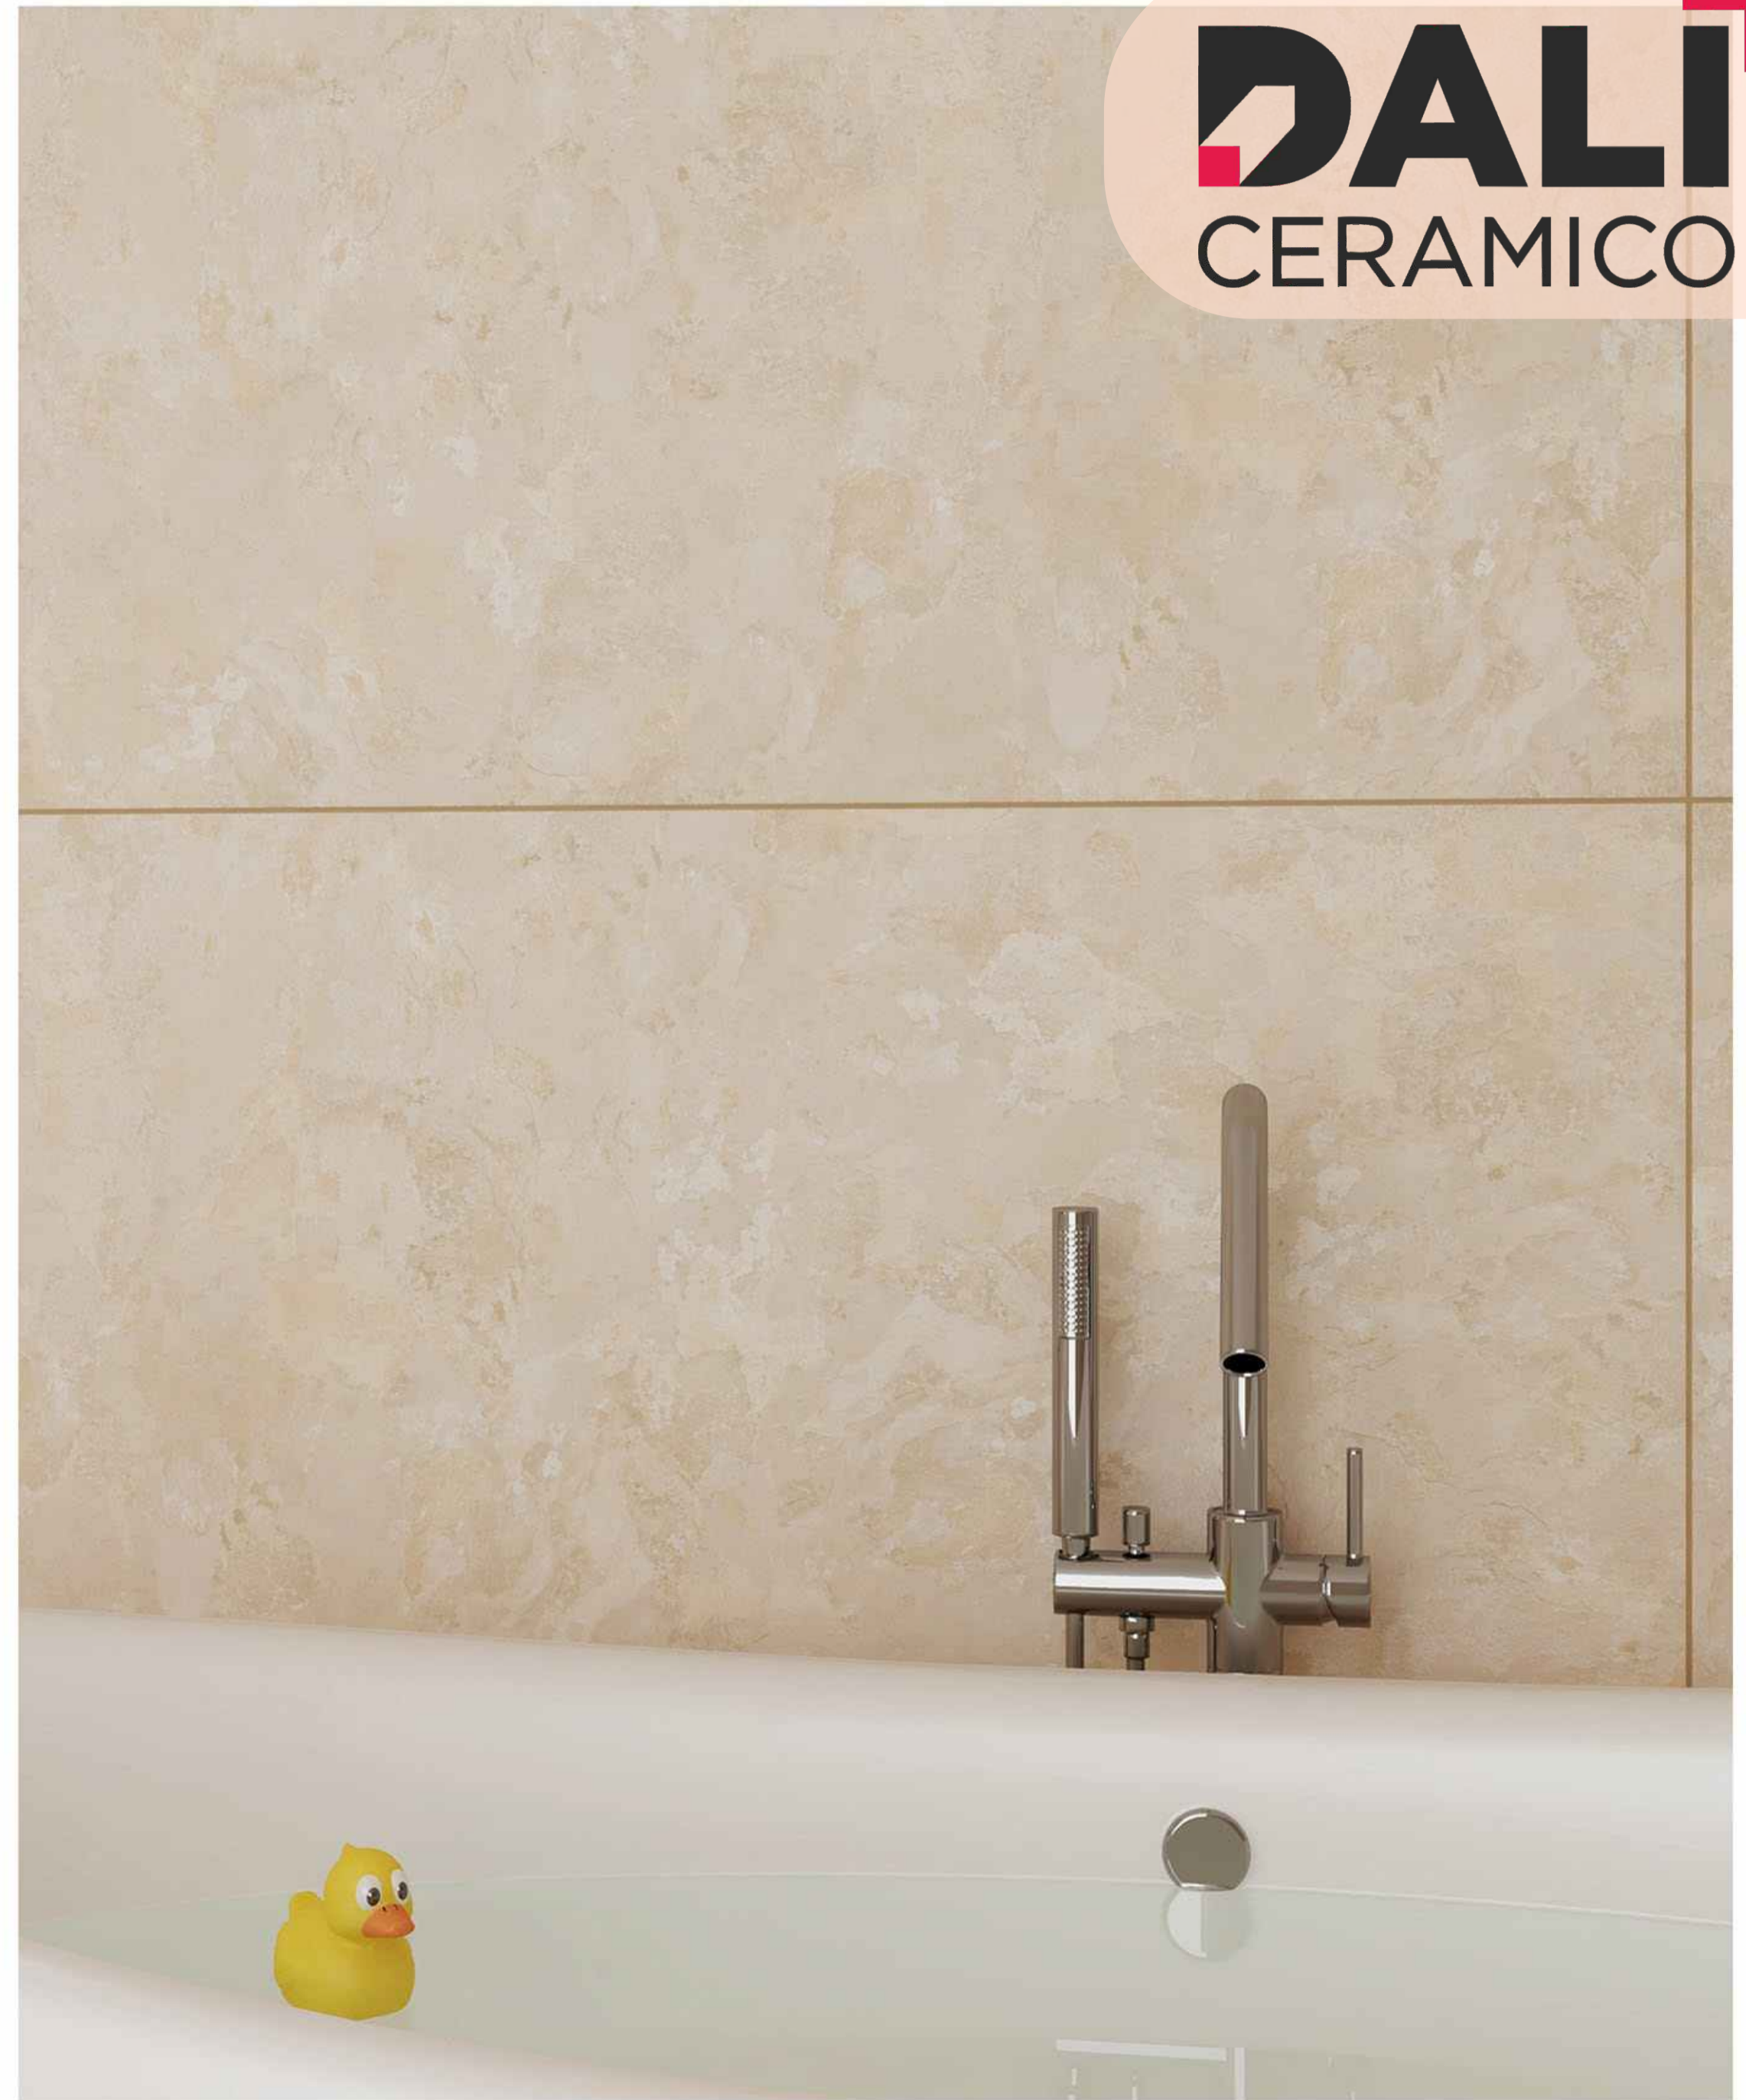

ROMA CORAL

4 Faces

ROMA BISQUE

4 Faces

ROMA

Size

60 x 120cm

Finish
Matt