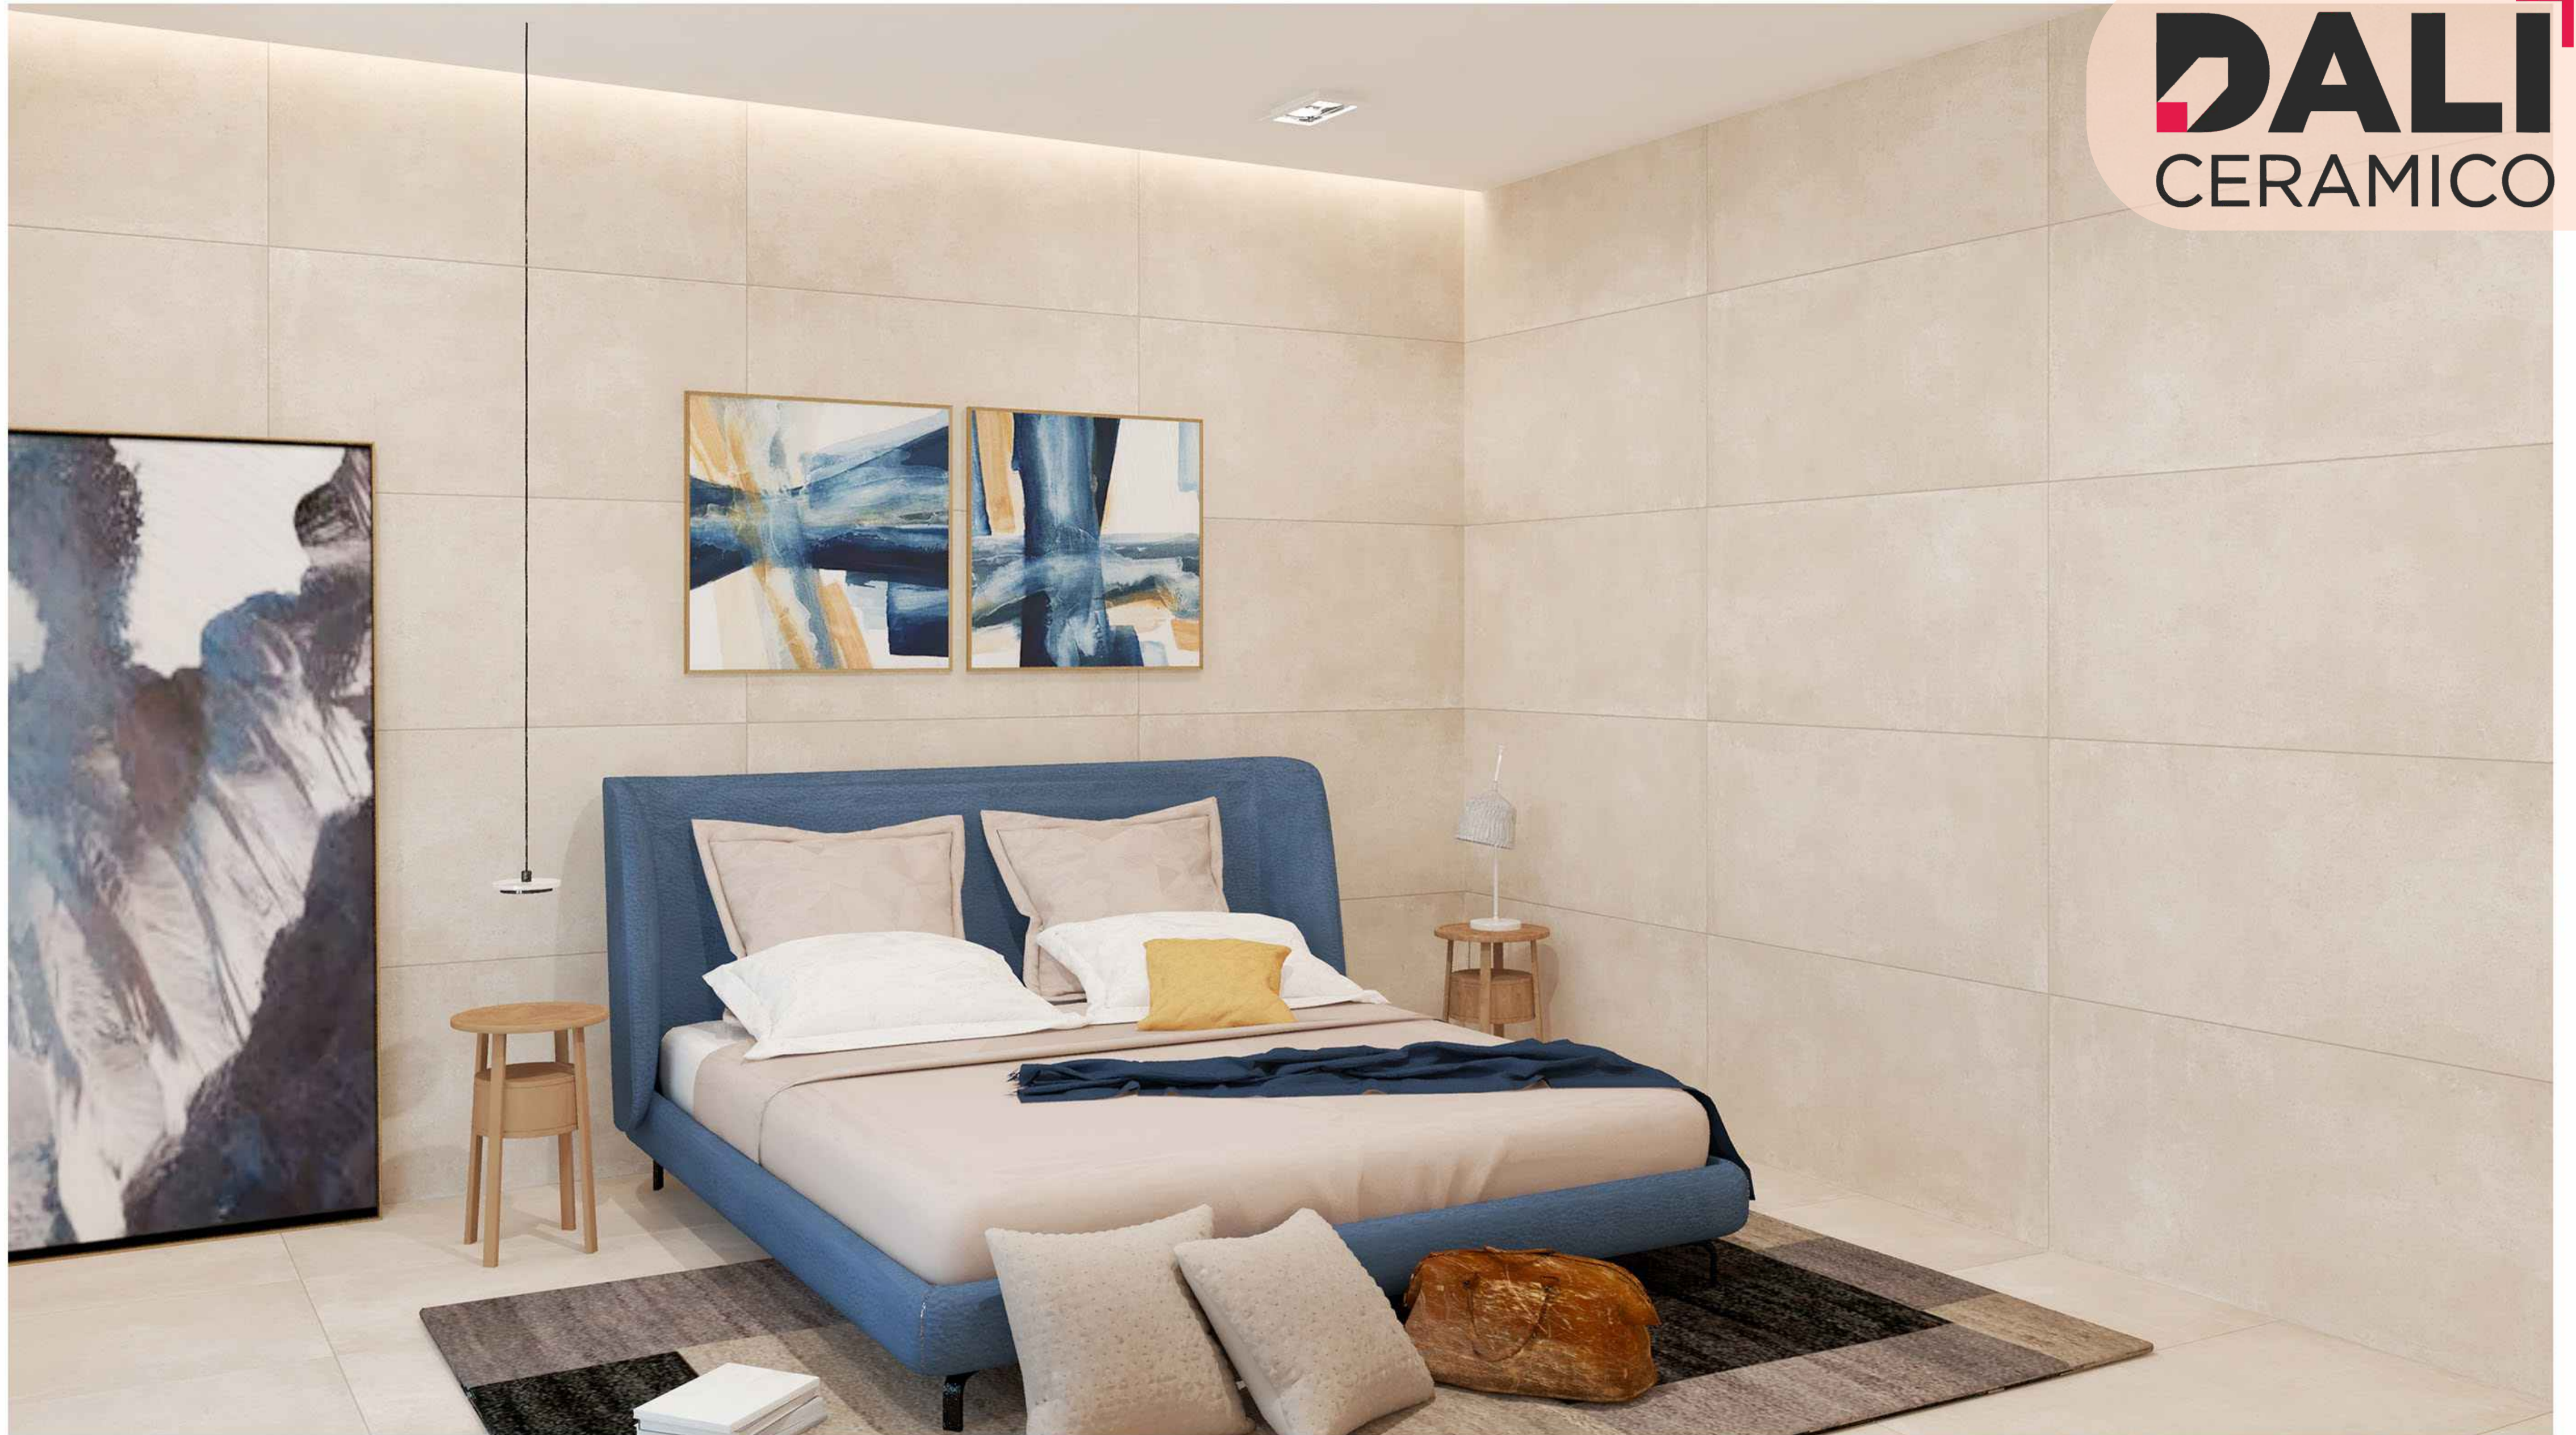

Wall - Castle Mud - Size 600x1200mm - Finish Matt

Floor - Castle Mud - Size 600x1200mm - Finish Matt