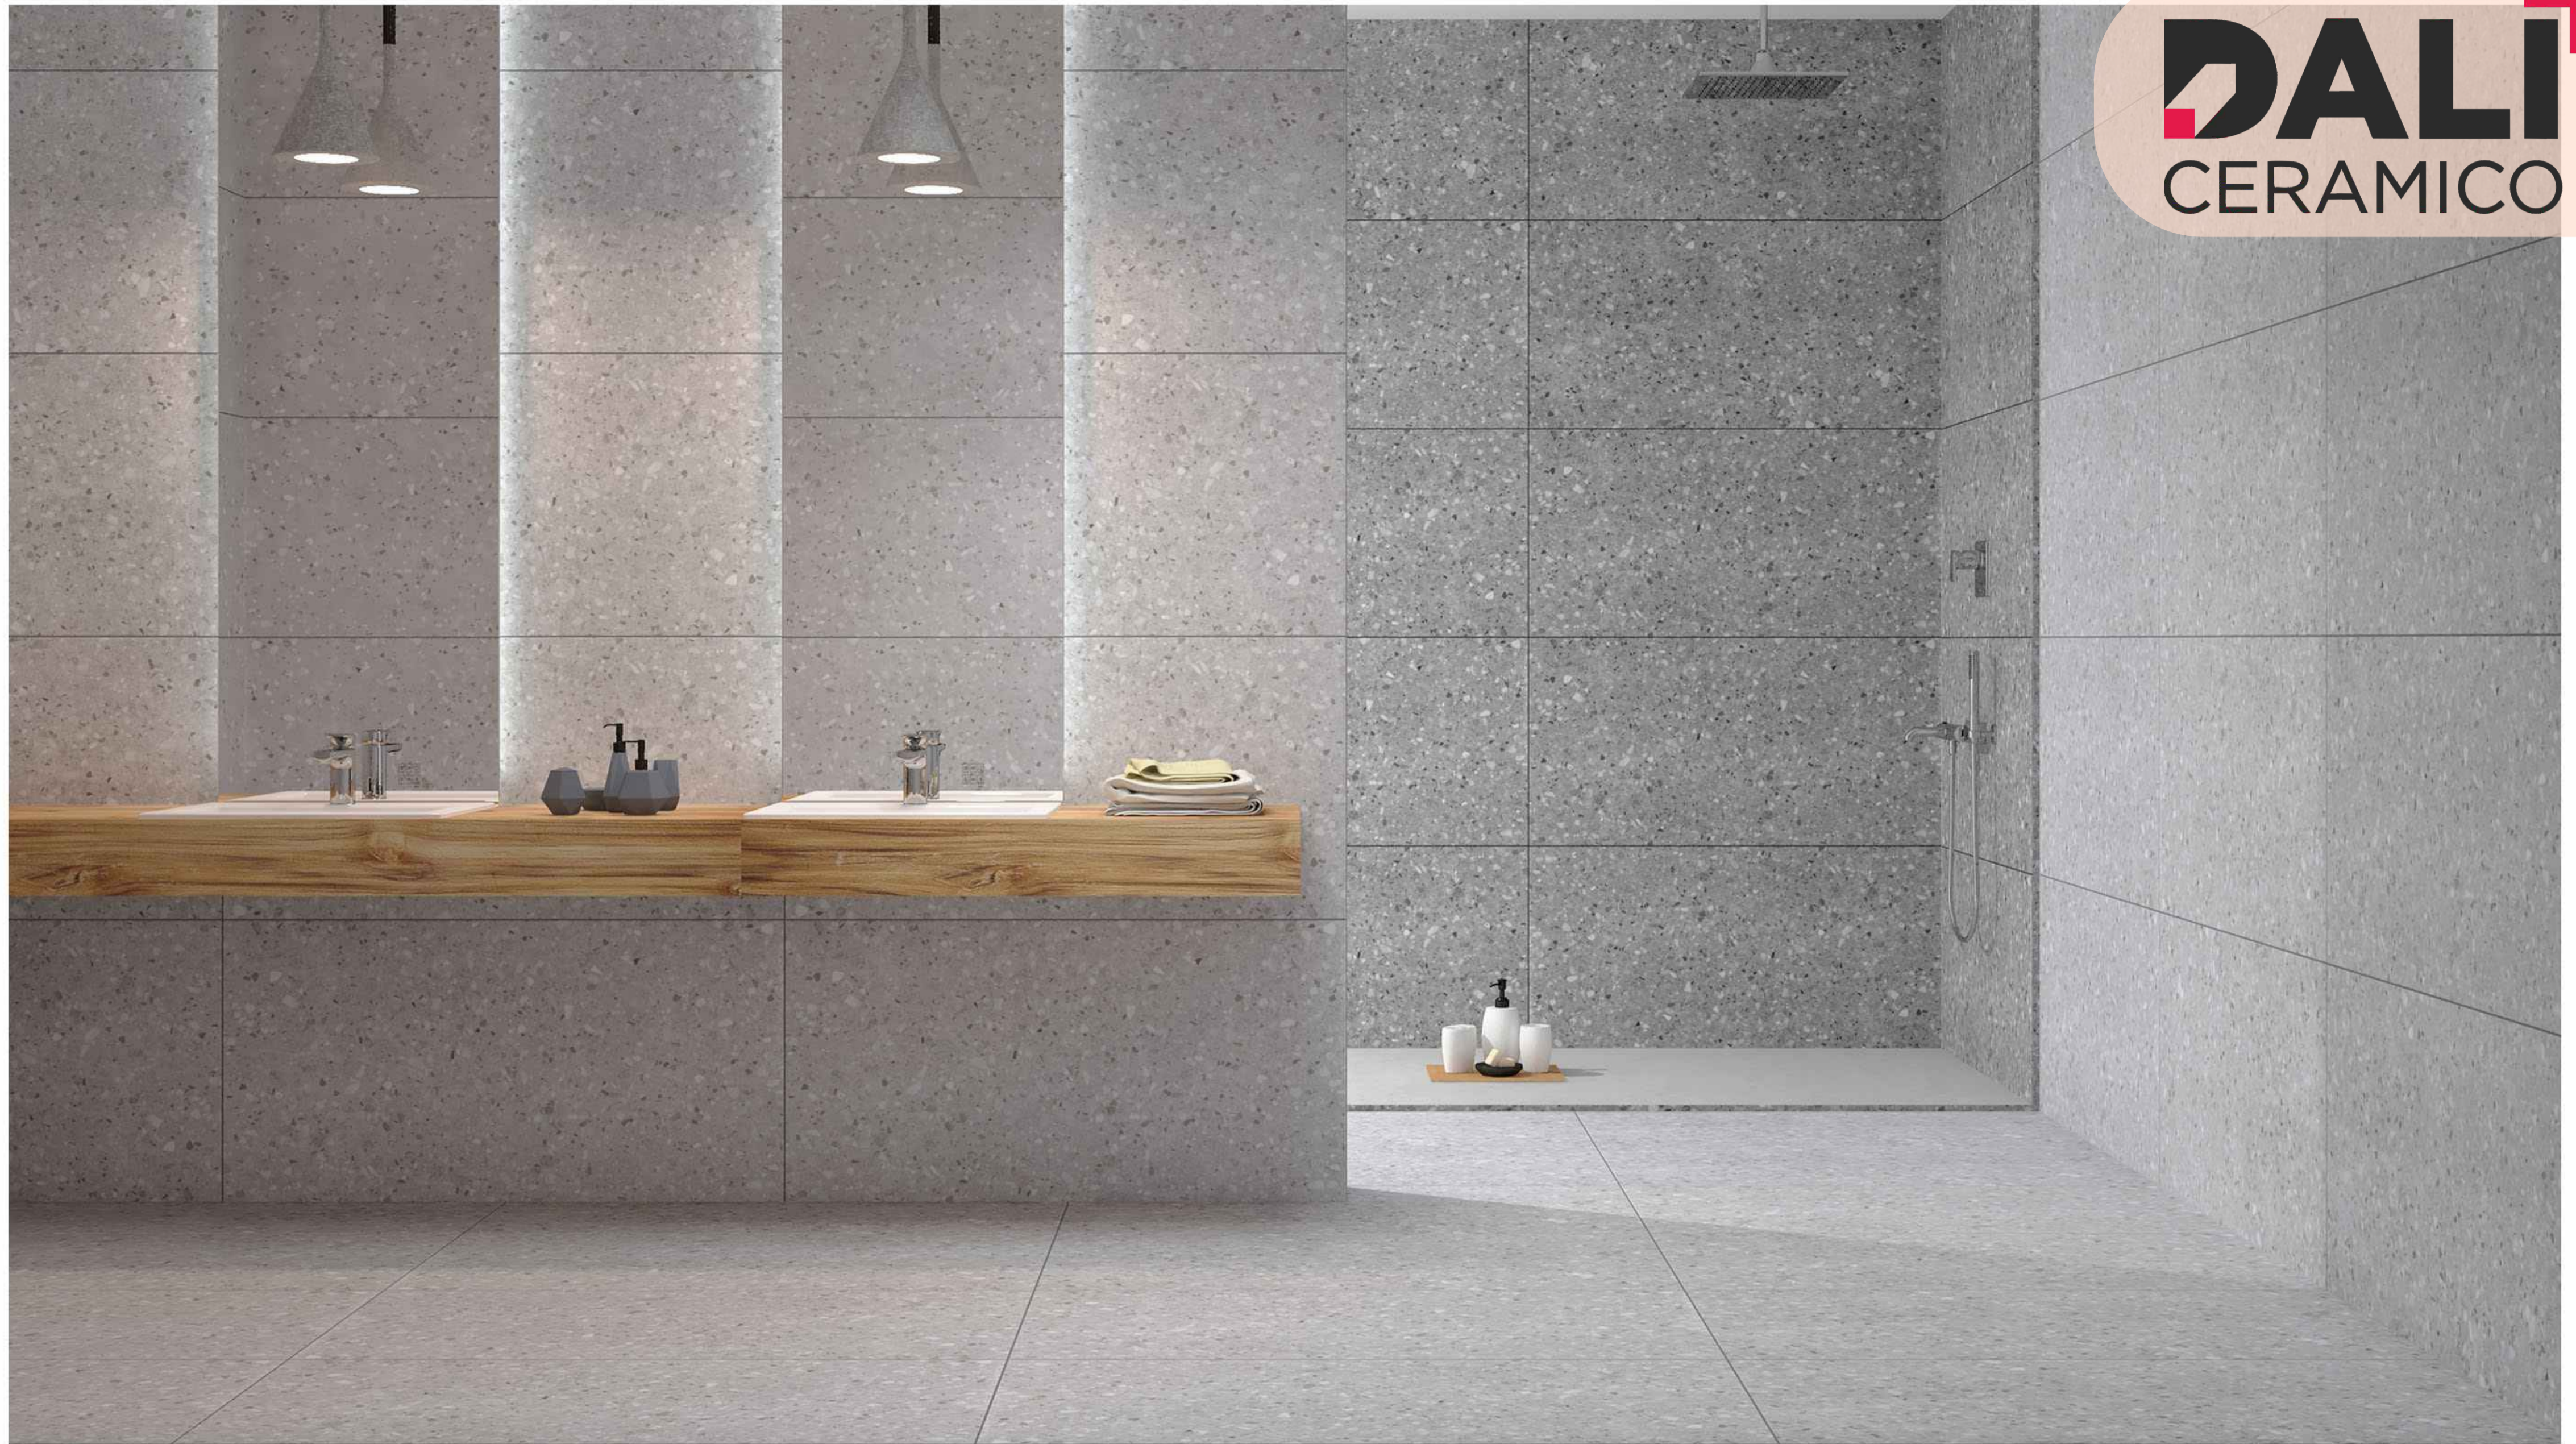

OCEAN TITANIUM

4 Faces

OCEAN

Size

60 x 120cm

Finish
Matt

DALI
CERAMICO

Wall - Porto Silver & Porto Grey - Size 600x1200mm - Finish Matt